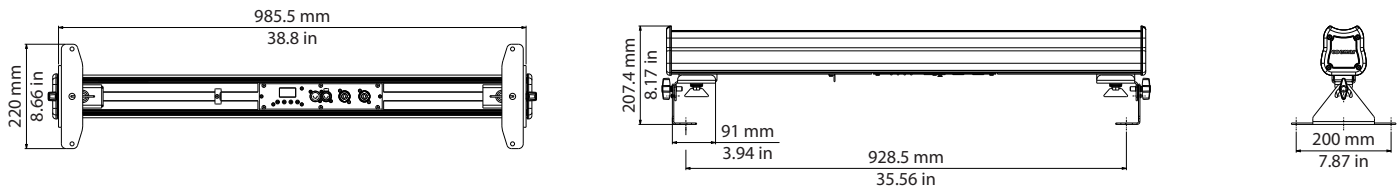

DRAWING SIZE

DMX CHARTS

14 channels	
1	master dimmer
2	red
3	green
4	blue
5	white
6	strobe effect
7	dimmer fine
8	special function
9	red tone
10	green tone
11	blue tone
12	white tone
13	green saturation
14	saturation

8 channels	
1	master dimmer
2	red
3	green
4	blue
5	white
6	strobe effect
7	dimmer fine
8	special function

4 channels	
1	red
2	green
3	blue
4	white

1 channel	
1	master dimmer (color temperature settable by display)

7 channels	
1	master dimmer
2	color temperature
3	green saturation
4	saturation
5	hue
6	dimmer fine
7	special function